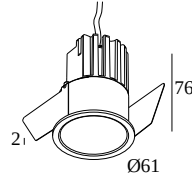

MINI DEEP RINGO II X 92737

19424 9230 W

AVAILABLE IN

BLACK 19424 9230 B

FLEMISH BRONZE OUTDOOR 19424 9230 FBRX

ANTHRACITE 19424 9230 N

WHITE 19424 9230 W