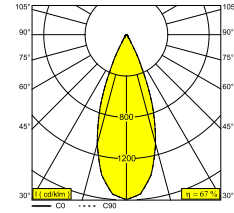

MINI DEEP RINGO II X 92737

19424 9230 W

AVAILABLE IN

BLACK 19424 9230 B

FLEMISH BRONZE OUTDOOR 19424 9230 FBRX

ANTHRACITE 19424 9230 N

WHITE 19424 9230 W

[View on website](#)

General info

LOCATION	indoor-outdoor
INSTALLATION	Ceiling Recessed
CUTOUT SHAPE/SIZE (MM)	round - 56
RECESSED DEPTH (MM)	80
THICKNESS OF MOUNTING SURFACE (MM)	min.5
INGRESS PROTECTION	IP65
WEIGHT (KG)	0.2
ADJUSTABILITY	non adjustable
INFORMATION	REFLECTOR WFL-37° EXCL.LED POWER SUPPLY 350-500mA-DC

Electrical info

CLASS	III
DIM TYPE	depending on power supply
ENERGY CLASS	E
CERTIFICATES	CB, ENEC, EPD

Lightsource info

LIGHTSOURCE NAME	LED
LIGHTSOURCE	LED array 5,8-8,6W / CRI>90 (R9: 60) / 2700K / 702-974lm
TM-30 VALUES	rf: 89 / Rg: 100
SDCM	SDCM1
RISKGROUP	RG1
LM80	L90B10 > 50000
BEAMANGLE	37°
LED TECHNICS (LIGHT SOURCE)	974lm // 8,6W // 113lm/W
LED TECHNICS (LUMINAIRE)	649lm // 9,9W // 66lm/W

Requirements

LED POWER SUPPLY 350 / 500mA-DC DIM

For detailed installation instructions, please consult the manual : [19424_XXX0_HAND.pdf](#)